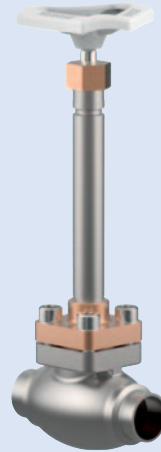

Call Us with Your Specifications and We'll Help You Choose the Correct Valve for Your Application

GLOBE VALVES

Bronze Globe Valve
Socket Ends
Pt # GVMPB-B-A-ACAA

Bronze Globe Valve
Stainless Steel Stubs
Pt # GVMSSB-C-A-ACAA

Bronze Globe Valve
with Pipe Thread
Pt # GVMTB-C-A-ACAE

Stainless Steel with
Bronze Globe Valve
Pt # GVMSB-C-A-ACBA

Stainless Steel
Globe Valve
Pt # GVMSS-C-A-ACDA

Bronze Globe Valve
Pt # GVNB-C-ACJE

Bronze Globe Valve Socket Ends

Bronze Globe Valve with Stainless Steel Stubs

ST Stubbed	Vendor Reference Number	To Order Part Number	Extension
1/2"	01311.1521.0017	GVMSSB-C-A-ACAA	10 5/8"
3/4"	01311.2026.0017	GVMSSB-D-A-ACAA	10 5/8"
1"	01311.2533.0027	GVMSSB-E-B-ACAA	14 1/2"
1 1/2"	01311.4048.0027	GVMSSB-G-B-ACAA	14 1/2"
2"	01311.5060.0027	GVMSSB-H-B-ACAA	14 1/2"

Bronze Globe Valve with Pipe Thread

NPT	Vendor Reference Number	To Order Part Number	Extension
1/2"	01315.0400.0016	GVMTB-C-A-ACAE	10 5/8"
3/4"	01315.0600.0016	GVMTB-D-A-ACAE	10 5/8"
1"	01315.1000.0016	GVMTB-E-A-ACAE	10 5/8"
1"	01315.1000.0026	GVMTB-E-B-ACAE	14 1/2"
1 1/2"	01315.1400.0026	GVMTB-G-B-ACAE	14 1/2"
2"	01315.2000.0026	GVMTB-H-B-ACAE	14 1/2"