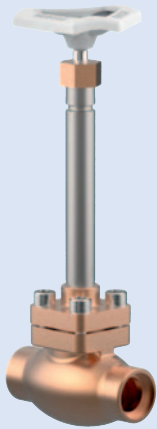

Call Us with Your Specifications and We'll Help You Choose the Correct Valve for Your Application

GLOBE VALVES

Bronze Globe Valve
Socket Ends
Pt # GVMPB-B-A-ACAA

Bronze Globe Valve
Stainless Steel Stubs
Pt # GVMSSB-C-A-ACAA

Bronze Globe Valve
with Pipe Thread
Pt # GVMTB-C-A-ACAE

Stainless Steel with
Bronze Globe Valve
Pt # GVMSB-C-A-ACBA

Stainless Steel
Globe Valve
Pt # GVMSS-C-A-ACDA

Bronze Globe Valve
Pt # GVNB-C-ACJE

Bronze Globe Valve Socket Ends

Bronze Globe Valve with Stainless Steel Stubs

ST Stubbed	Vendor Reference Number	To Order Part Number	Extension
1/2"	01311.1521.0017	GVMSSB-C-A-ACAA	10 5/8"
3/4"	01311.2026.0017	GVMSSB-D-A-ACAA	10 5/8"
1"	01311.2533.0027	GVMSSB-E-B-ACAA	14 1/2"
1 1/2"	01311.4048.0027	GVMSSB-G-B-ACAA	14 1/2"
2"	01311.5060.0027	GVMSSB-H-B-ACAA	14 1/2"

Bronze Globe Valve with Pipe Thread

NPT	Vendor Reference Number	To Order Part Number	Extension
1/2"	01315.0400.0016	GVMTB-C-A-ACAE	10 5/8"
3/4"	01315.0600.0016	GVMTB-D-A-ACAE	10 5/8"
1"	01315.1000.0016	GVMTB-E-A-ACAE	10 5/8"
1"	01315.1000.0026	GVMTB-E-B-ACAE	14 1/2"
1 1/2"	01315.1400.0026	GVMTB-G-B-ACAE	14 1/2"
2"	01315.2000.0026	GVMTB-H-B-ACAE	14 1/2"