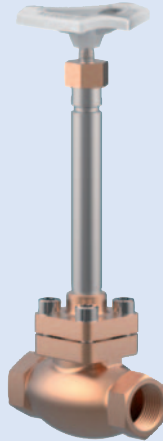

Call Us with Your Specifications and We'll Help You Choose the Correct Valve for Your Application

GLOBE VALVES

Bronze Globe Valve
Socket Ends
Pt # GVMPB-B-A-ACAA

Bronze Globe Valve
Stainless Steel Stubs
Pt # GVMSSB-C-A-ACAA

Bronze Globe Valve
with Pipe Thread
Pt # GVMTB-C-A-ACAE

Stainless Steel with
Bronze Globe Valve
Pt # GVMSB-C-A-ACBA

Stainless Steel
Globe Valve
Pt # GVMSS-C-A-ACDA

Bronze Globe Valve
Pt # GVNB-C-ACJE

Bronze Globe Valve Socket Ends

Bronze Globe Valve with Stainless Steel Stubs

ST Stubbed	Vendor Reference Number	To Order Part Number	Extension
1/2"	01311.1521.0017	GVMSSB-C-A-ACAA	10 5/8"
3/4"	01311.2026.0017	GVMSSB-D-A-ACAA	10 5/8"
1"	01311.2533.0027	GVMSSB-E-B-ACAA	14 1/2"
1 1/2"	01311.4048.0027	GVMSSB-G-B-ACAA	14 1/2"
2"	01311.5060.0027	GVMSSB-H-B-ACAA	14 1/2"

Bronze Globe Valve with Pipe Thread

NPT	Vendor Reference Number	To Order Part Number	Extension
1/2"	01315.0400.0016	GVMTB-C-A-ACAE	10 5/8"
3/4"	01315.0600.0016	GVMTB-D-A-ACAE	10 5/8"
1"	01315.1000.0016	GVMTB-E-A-ACAE	10 5/8"
1"	01315.1000.0026	GVMTB-E-B-ACAE	14 1/2"
1 1/2"	01315.1400.0026	GVMTB-G-B-ACAE	14 1/2"
2"	01315.2000.0026	GVMTB-H-B-ACAE	14 1/2"